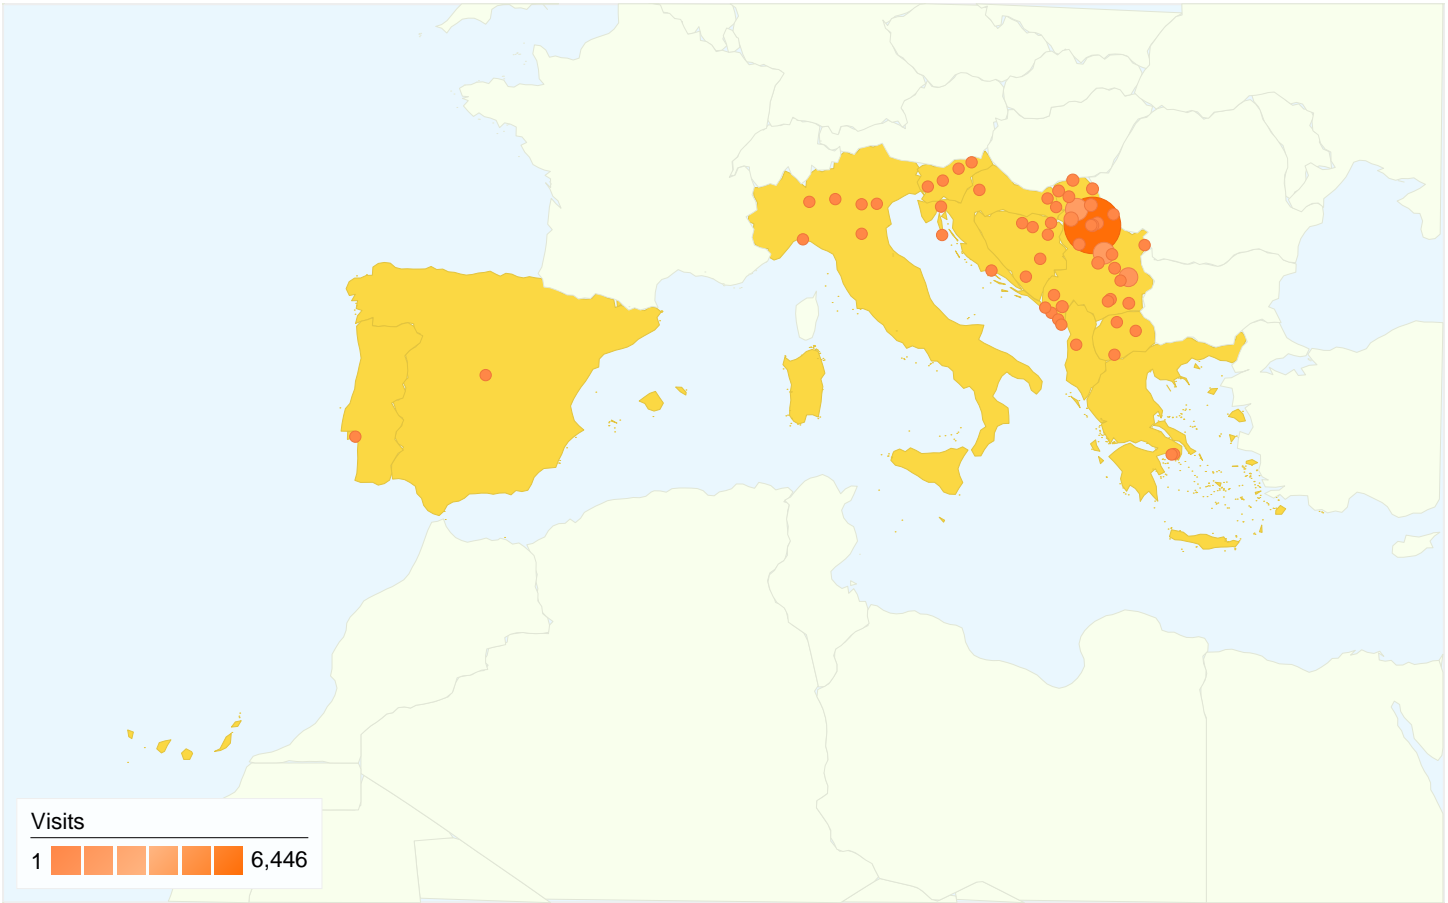

This region sent 13,322 visits via 60 cities

Site Usage

City	Visits	Pages/Visit	Avg. Time on Site	% New Visits	Bounce Rate
Visits 13,322 % of Site Total: 97.83%	Pages/Visit 7.82 Site Avg: 7.76 (0.77%)	Avg. Time on Site 00:05:00 Site Avg: 00:04:59 (0.46%)	% New Visits 52.25% Site Avg: 52.42% (-0.32%)	Bounce Rate 24.66% Site Avg: 24.62% (0.17%)	
New Belgrade	6,446	7.87	00:04:57	52.13%	25.10%
Novi Sad	1,568	7.46	00:04:35	51.59%	25.26%
Kragujevac	1,478	7.86	00:05:18	49.39%	22.60%
Nis	1,070	7.63	00:04:43	56.82%	28.04%
Sremska Mitrovica	428	8.18	00:06:10	40.19%	23.13%
(not set)	398	7.50	00:05:19	48.74%	20.60%
Zrenjanin	239	8.05	00:05:29	46.03%	25.94%
Pancevo	180	10.19	00:05:14	61.67%	23.33%
Belgrade	176	6.94	00:04:42	50.00%	27.84%