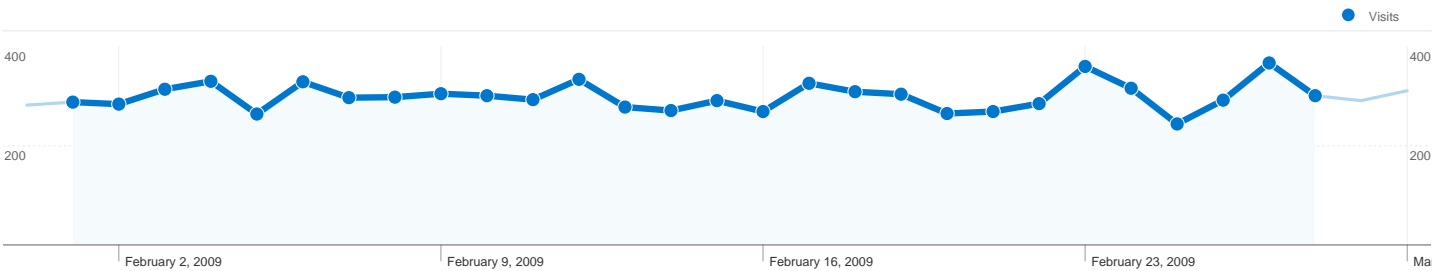

Site Usage

14,429 Visits

22.85% Bounce Rate

127,580 Pageviews

00:05:38 Avg. Time on Site

8.84 Pages/Visit

48.13% % New Visits

Visitors Overview

1 - 62 of 62

12 page titles were viewed a total of 127,580 times

Content Performance

Page Title	Pageviews	Unique Pageviews	Avg. Time on Page	Bounce Rate	% Exit	\$ Index
www.izaberiauto.com - Auto oglasi - Polovni automobili - Početna	44,034	34,843	00:00:43	20.19%	14.83%	\$0.00
www.izaberiauto.com - Auto oglasi - Polovni automobili - Pretraga	41,437	35,201	00:00:31	32.53%	8.34%	\$0.00
www.izaberiauto.com - Auto oglasi - Polovni automobili - Detaljan pregled vozila	36,619	34,886	00:00:52	46.45%	9.12%	\$0.00
www.izaberiauto.com - Auto oglasi - Polovni automobili - Lizing	2,185	1,684	00:01:23	36.31%	22.75%	\$0.00
www.izaberiauto.com - Auto oglasi - Polovni automobili - Detalji o prodavcu	1,821	1,729	00:01:20	35.71%	16.31%	\$0.00
www.izaberiauto.com - Auto oglasi - Polovni automobili - Administrator	759	437	00:00:40	7.14%	5.80%	\$0.00
www.izaberiauto.com - Auto oglasi - Polovni automobili - Korisno	504	418	00:02:06	42.42%	40.67%	\$0.00
www.izaberiauto.com - Auto oglasi - Polovni automobili - Kontakt	213	171	00:01:00	25.00%	27.23%	\$0.00
(not set)	3	3	00:00:02	0.00%	33.33%	\$0.00
www.izaberiauto.com - Auto oglasi - Polovni automobili - Početna	2	2	00:02:45	0.00%	0.00%	\$0.00
www.izaberiauto.com - Auto oglasi - Polovni automobili - Početna	2	2	00:00:21	50.00%	50.00%	\$0.00
www.izaberiauto.com - Auto oglasi - Polovni automobili - Početna	1	1	00:02:02	0.00%	0.00%	\$0.00

1 - 12 of 12

Search sent 8,384 total visits via 1,397 keywords

Site Usage

Visits 8,384 % of Site Total: 58.11%	Pages/Visit 9.70 Site Avg: 8.84 (9.73%)	Avg. Time on Site 00:06:00 Site Avg: 00:05:38 (6.73%)	% New Visits 52.99% Site Avg: 48.13% (10.10%)	Bounce Rate 20.47% Site Avg: 22.85% (-10.43%)
--	---	---	---	---